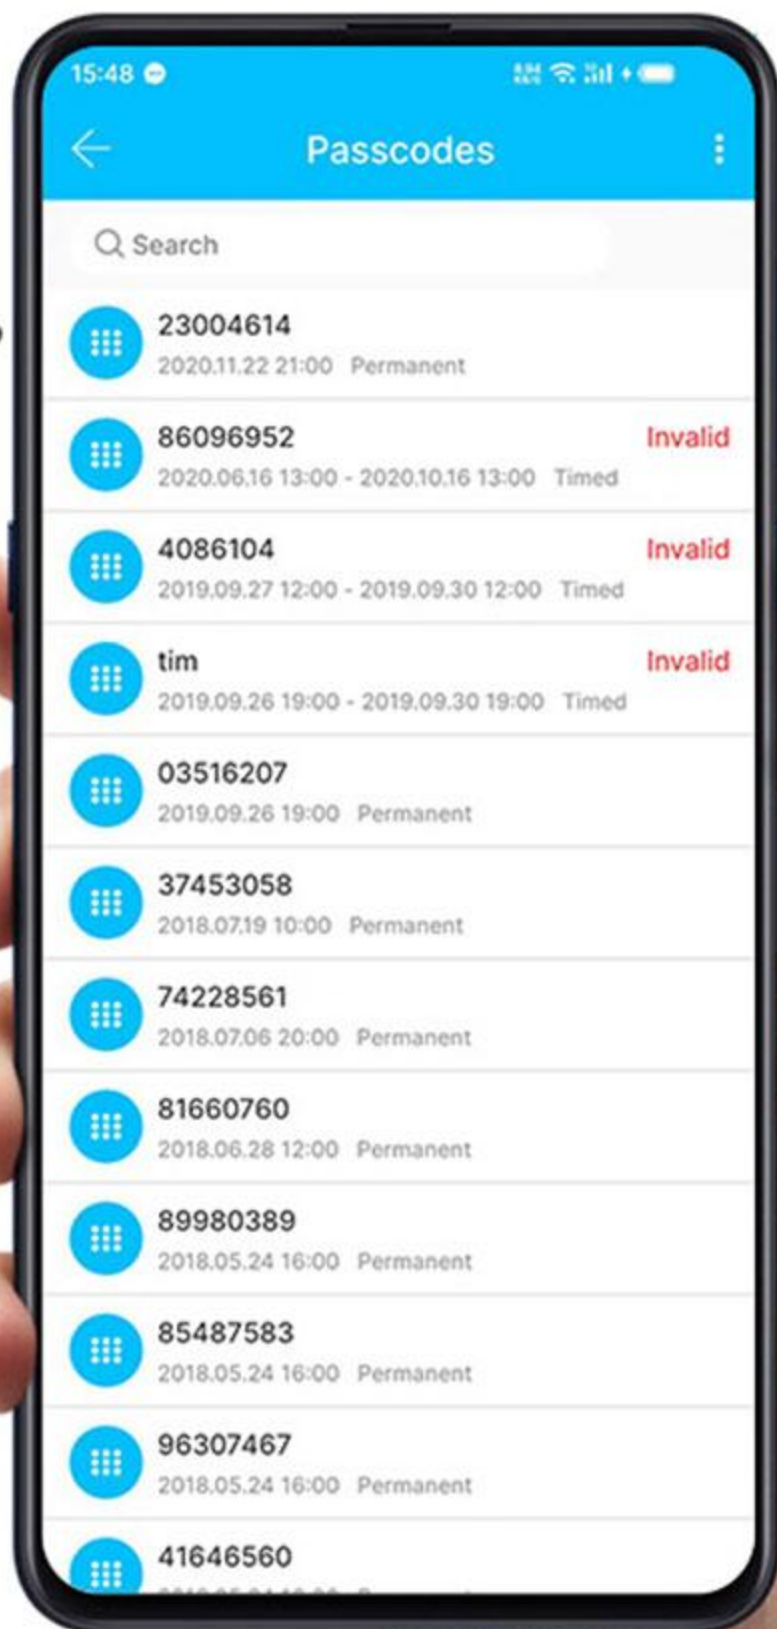

# 5 WAYS TO UNLOCK

**IC CARD**

**PASSWORD**

**FINGERPRINT**  
(Optional)

**KEY**

**APP**

## REMOTE SHARING UNLOCK

14G

igloohome Team

VOTRE RÉSERVATION AU 2 RUE DE L'ÉGLISE  
Mar. 6 17H00

VOTRE CODE PIN D'ACCÈS :  
**59961133#**

BON SÉJOUR !  
L'équipe igloohome

User management  
add and delete users,  
change permissions

User password  
management  
(aging setting,  
viewing status)

Log  
Remotely view  
door lock logs

\*Remotely view door lock logs:

This function requires the smart lock to connect to the gateway and network.